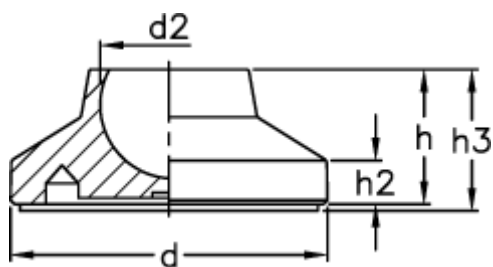

# Data Sheet

Article number: 2310340225

Description: E+G With no-slip disc  
LS.A-32-14-AS

## Measures

---

D	= 32
d2	= 14
h	= 15
h2	= 5
h3	= 18
Max load (N)	= 7000